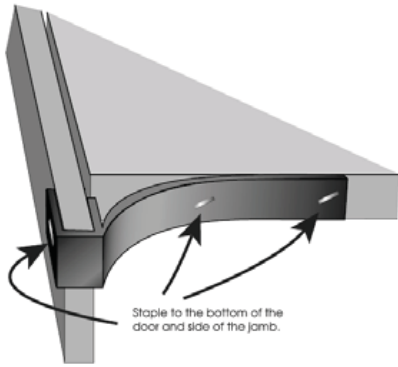

Interior Door Bottom Strap

Features:

- ▶ For use on all interior doors when no sill is attached.
- ▶ Holds pre-hung unit shut during transportation and handling.
- ▶ Helps maintain consistent reveal.
- ▶ Gives the corner joint additional support.
- ▶ Packaged 1,000 pcs/box.