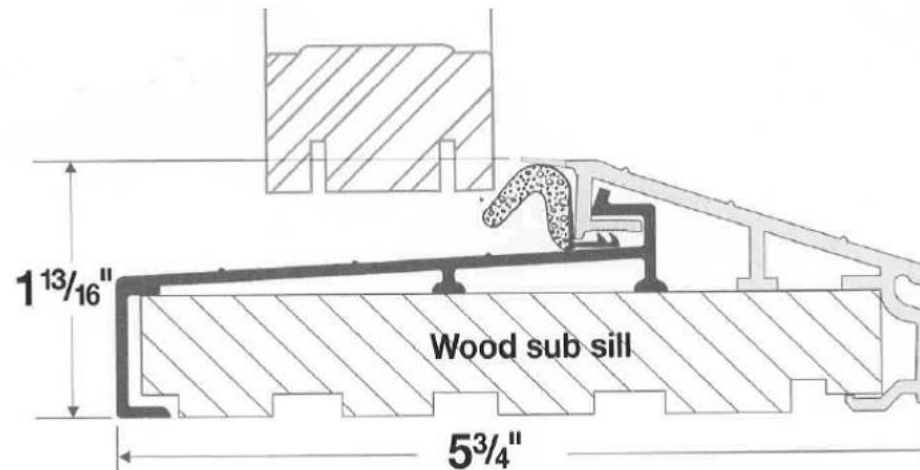

Aribell
The Leader in Door & Window Components

Outswing Sills

Bumper Outswing Sill

- **Heavy gauge aluminum** with PVC interior white cap.
- Bumper cap provides an air and water tight seal even in the most extreme weather.
- 5 3/4" width.
- 2" x 162" aluminum interior extension can be added.
- Lengths: 72 9/16" and 109 1/2".

Sill Part #: BOS534-Mxx / Extension Part # BOSEXT-M162
(xx=length)