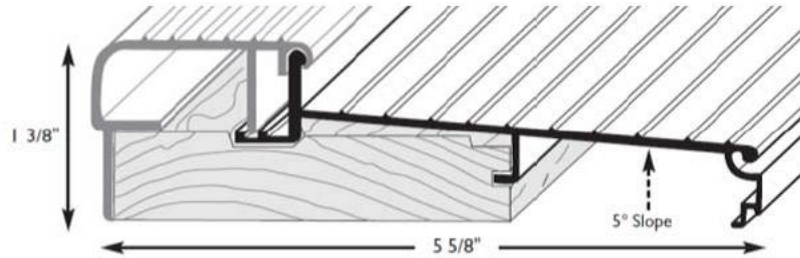

Fixed Inswing Sills

4 9/16" Sills

* Shaded Items are available by special order.

<u>Part #</u>	<u>Length</u>	<u>Finish</u>
FI4562-M32	32'	Mill
FI4562-M34	34"	Mill
FI4562-M36	36"	Mill
FI4562-M74	74"	Mill
FI4562-M148	148"	Mill

5 5/8" Sills

<u>Part #</u>	<u>Length</u>	<u>Finish</u>
FI5625-M32	32'	Mill
FI5625-M34	34"	Mill
FI5625-M36	36"	Mill
FI5625-M74	74"	Mill
FI5625-M148	148"	Mill

7 13/16" Sills

<u>Part #</u>	<u>Length</u>	<u>Finish</u>
FI7815-M74	74"	Mill
FI7815-M148	148"	Mill