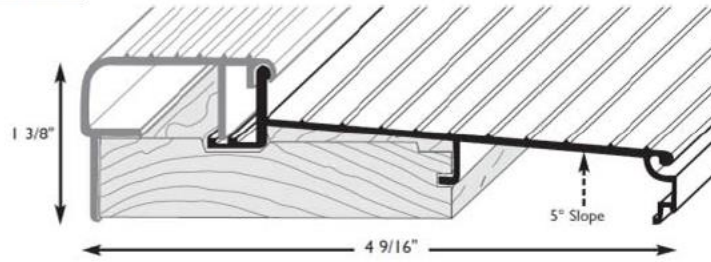

Fixed Inswing Sills

4 9/16" Sills

* Shaded Items are available by special order.

<u>Part #</u>	<u>Length</u>	<u>Finish</u>
FI4562-M32	32'	Mill
FI4562-M34	34"	Mill
FI4562-M36	36"	Mill
FI4562-M74	74"	Mill
FI4562-M148	148"	Mill

5 5/8" Sills

<u>Part #</u>	<u>Length</u>	<u>Finish</u>
FI5625-M32	32'	Mill
FI5625-M34	34"	Mill
FI5625-M36	36"	Mill
FI5625-M74	74"	Mill
FI5625-M148	148"	Mill

7 13/16" Sills

<u>Part #</u>	<u>Length</u>	<u>Finish</u>
FI7815-M74	74"	Mill
FI7815-M148	148"	Mill