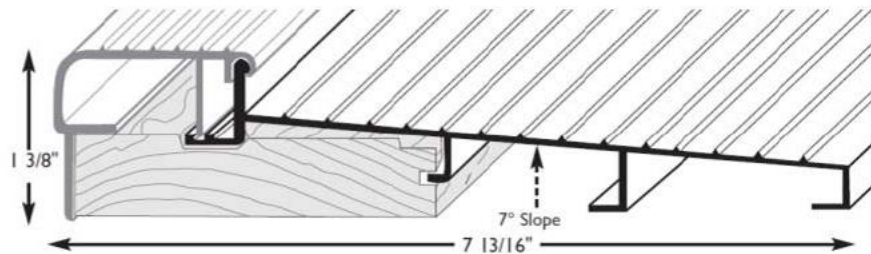

Fixed Inswing Sills

4 9/16" Sills

* Shaded Items are available by special order.

<u>Part #</u>	<u>Length</u>	<u>Finish</u>
FI4562-M32	32'	Mill
FI4562-M34	34"	Mill
FI4562-M36	36"	Mill
FI4562-M74	74"	Mill
FI4562-M148	148"	Mill

5 5/8" Sills

<u>Part #</u>	<u>Length</u>	<u>Finish</u>
FI5625-M32	32'	Mill
FI5625-M34	34"	Mill
FI5625-M36	36"	Mill
FI5625-M74	74"	Mill
FI5625-M148	148"	Mill

7 13/16" Sills

<u>Part #</u>	<u>Length</u>	<u>Finish</u>
FI7815-M74	74"	Mill
FI7815-M148	148"	Mill