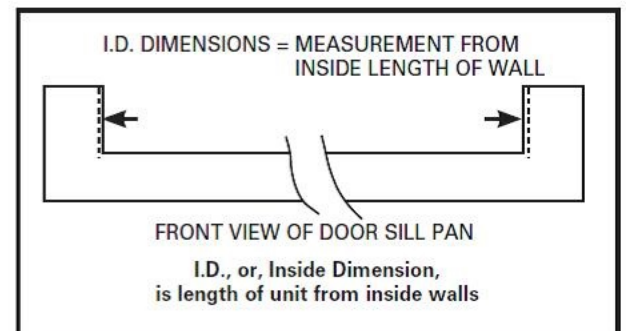

5298
Black Only

Optional nailing location (on both end walls)

5299
Black Only

Optional nailing location (on both end walls)

FEATURES:

- Reduces risk of water damage to interior carpets and hardwood floors
- Reduces time required to install door
- Increases performance of the sill
- Eliminates need for caulking
- One piece construction
- Easy and fast to install

5300 / 5301

5298 4 9/16" Frame

ID

5298	32"	33 3/4"
5298	36"	37 3/4"
5298	72"	73 3/4"

5299 6 9/16" Frame

ID

5299	32"	33 3/4"
5299	36"	37 3/4"
5299	72"	73 3/4"

STANDARD SIZES

32", 36", 74"

Specify net for exact length.

*Products are not drawn to scale.