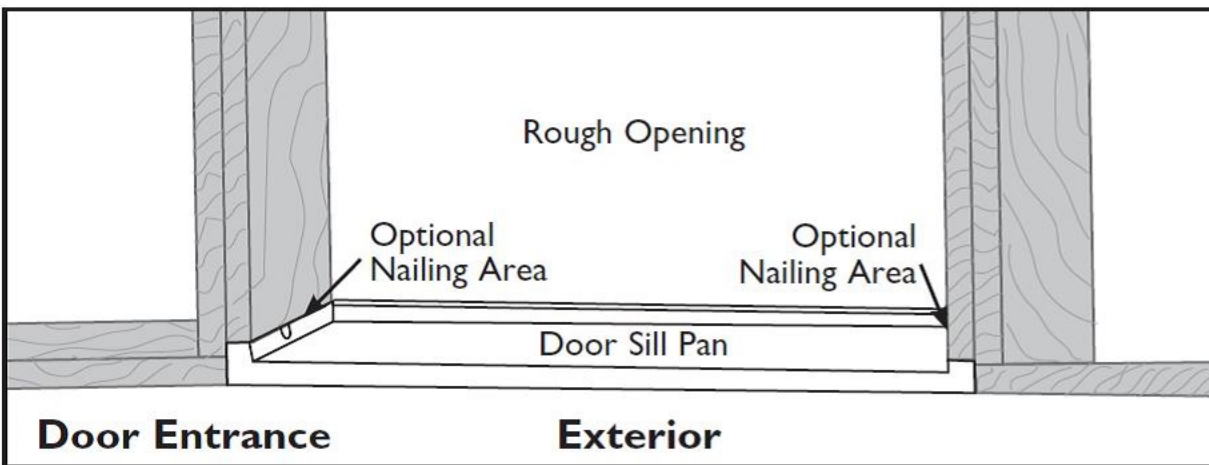

5298
Black Only

Optional nailing location (on both end walls)

5299
Black Only

Optional nailing location (on both end walls)

FEATURES:

- Reduces risk of water damage to interior carpets and hardwood floors
- Reduces time required to install door
- Increases performance of the sill
- Eliminates need for caulking
- One piece construction
- Easy and fast to install

5300 / 5301

5298 4 9/16" Frame

ID

5298	32"	33 3/4"
5298	36"	37 3/4"
5298	72"	73 3/4"

5299 6 9/16" Frame

ID

5299	32"	33 3/4"
5299	36"	37 3/4"
5299	72"	73 3/4"

STANDARD SIZES

32", 36", 74"

Specify net for exact length.

*Products are not drawn to scale.