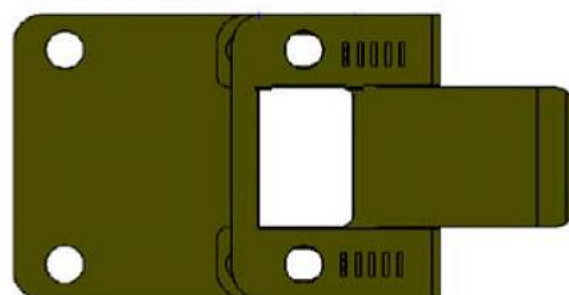

Adjustable Strike Plates

Easily adjust strike on site after installation for proper door fit.

Inswing

Outswing

- ▶ Provides additional security over traditional strike plates.
- ▶ Helps prevent forced entry.
- ▶ Extended tongue for use with outswing door systems prevents damage to jamb.
- ▶ Stocked in brass, stainless steel, oil rubbed bronze, and matt black finishes.

<u>Finish</u>	<u>Inswing Part #</u>	<u>Outswing Part #</u>
Brass	ADJSECPLT-BR	ADJSECPLT-O/S-BR
Stainless	ADJSECPLT-STA	ADJSECPLT-O/S-STA
Oil Rubbed Bronze	ADJSECPLT-ORB	ADJSECPLT-O/S-ORB
Matt Black	ADJSECPLT-BL	ADJSECPLT-O/S-BL