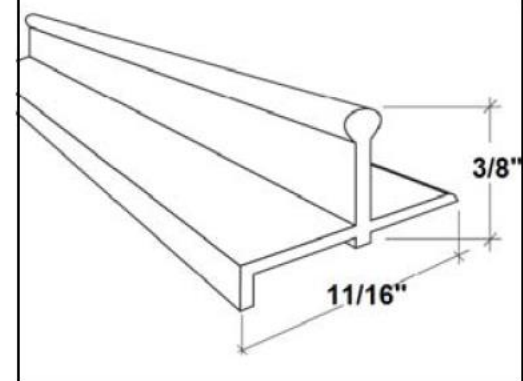

### Jamb Track :

Part # JMBTRK-WH14

(Painted white finish)

### Sill Track :

Part # SILTRK-WH12

(Mill finish Aluminum)

Head and sill tracks are 12' long. Jamb track is 14' long.