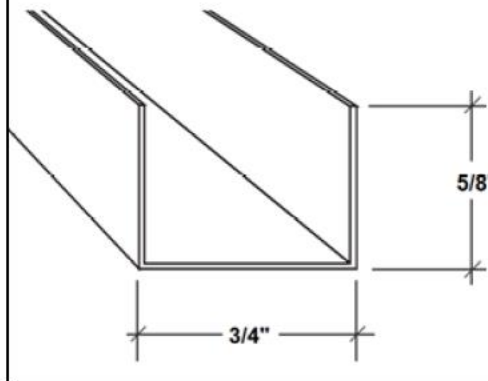

### Header Track :

Part # HEDTRK-WH12

(Painted white finish)

### Sill Track :

Part # SILTRK-WH12

(Mill finish Aluminum)

Head and sill tracks are 12' long. Jamb track is 14' long.