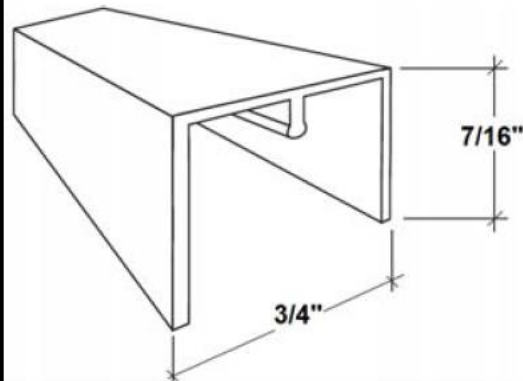

### Header Track :

Part # HEDTRK-WH12

(Painted white finish)