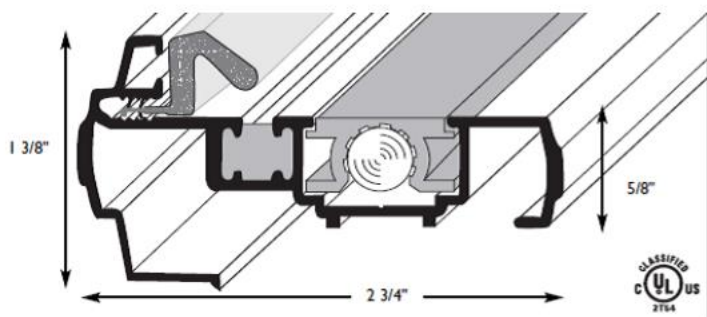

Aribell
The Leader in Door & Window Components

Aluminum Astragal - Stainable Wood Grain Veneer Finish

- **Stainable** to match Fiberglass Slabs.
- **Thermally broken** all aluminum structural body.
- Four way adjustable strike plates for ease of installation.
- Encapsulates inactive door for maximum strength and covers unsightly gaps.
- Superior Boot Sealing system designed for increased contact with threshold cap.
- Complete with weather strip, corner seals and flush bolts.

<u>Part #</u>	<u>Height</u>	<u>Finish/Handing</u>	<u>Pcs/Box</u>	
AST-ALUM-OAK79-R	79"	Oak Grain/ RH	8	
AST-ALUM-OAK79-L	79"	Oak Grain/ LH	8	
AST-ALUM-OAK80-O/S*	80"	Oak Grain Non Handed	8	(outswing)
AST-ALUM-OAK95-R	95"	Oak Grain/ RH	8	
AST-ALUM-OAK95-L	95"	Oak Grain/ LH	8	
AST-ALUM-OAK96-O/S*	96"	Oak Grain Non Handed	8	(outswing)
AST-ALUM-MAHOG79-R	79"	Mahogany Grain/ RH	8	
AST-ALUM-MAHOG79-L	79"	Mahogany Grain/ LH	8	
AST-ALUM-MAHOG80-O/S*	80"	Mahogany Grain/ RH	8	(outswing)
AST-ALUM-MAHOG95-R	95"	Mahogany Grain/ RH	8	
AST-ALUM-MAHOG95-L	95"	Mahogany Grain/ LH	8	
AST-ALUM-MAHOG96-O/S*	96"	Mahogany Grain Non Handed	8	(outswing)