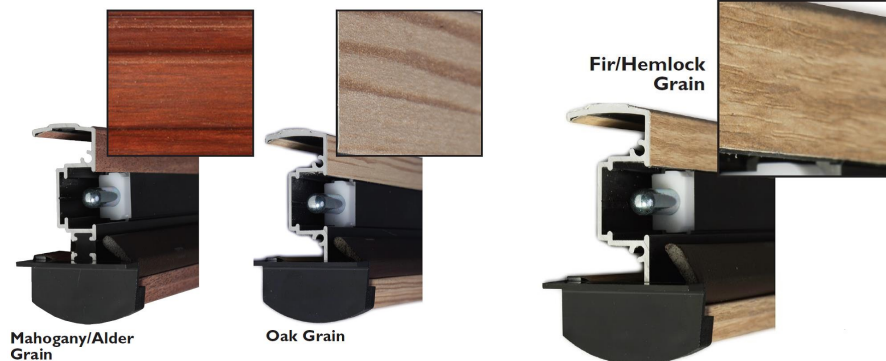

Aribell
The Leader in Door & Window Components

Aluminum Astragal - Stainable Wood Grain Veneer Finish

- **Stainable** to match Fiberglass Slabs.
- **Thermally broken** all aluminum structural body.
- Four way adjustable strike plates for ease of installation.
- Encapsulates inactive door for maximum strength and covers unsightly gaps.
- Superior Boot Sealing system designed for increased contact with threshold cap.
- Complete with weather strip, corner seals and flush bolts.

<u>Part #</u>	<u>Height</u>	<u>Finish/Handing</u>	<u>Pcs/Box</u>	
AST-ALUM-OAK79-R	79"	Oak Grain/ RH	8	
AST-ALUM-OAK79-L	79"	Oak Grain/ LH	8	
AST-ALUM-OAK80-O/S*	80"	Oak Grain Non Handed	8	(outswing)
AST-ALUM-OAK95-R	95"	Oak Grain/ RH	8	
AST-ALUM-OAK95-L	95"	Oak Grain/ LH	8	
AST-ALUM-OAK96-O/S*	96"	Oak Grain Non Handed	8	(outswing)
AST-ALUM-MAHOG79-R	79"	Mahogany Grain/ RH	8	
AST-ALUM-MAHOG79-L	79"	Mahogany Grain/ LH	8	
AST-ALUM-MAHOG80-O/S*	80"	Mahogany Grain/ RH	8	(outswing)
AST-ALUM-MAHOG95-R	95"	Mahogany Grain/ RH	8	
AST-ALUM-MAHOG95-L	95"	Mahogany Grain/ LH	8	
AST-ALUM-MAHOG96-O/S*	96"	Mahogany Grain Non Handed	8	(outswing)