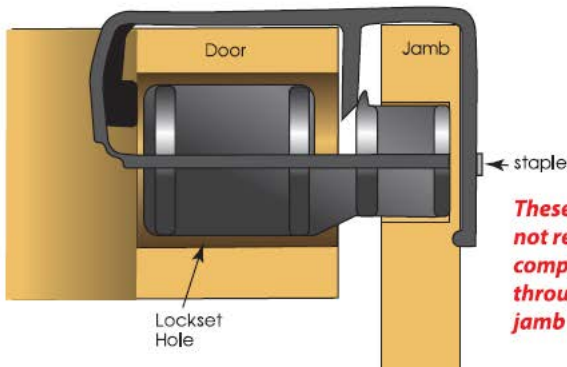

## ABTR-CL3 2 3/8" backset FLAT JAMB CLOSURE CLIP

This one-piece, low profile Closure Clip is for 2 3/8" Backset doors. Like other DOORFRAMER Closure Clips, it's the easiest on the market to install and remove. It can be used on both **interior doors** and **exterior doors** to reduce sag and maintain the door's reveal all the way through installation.

**\* Not recommended for split-jamb doors.**

### ABTR-CL3 Flat Jamb 2 2/8" Backset

**These clips do not require a complete bore through the jamb**

ABTR-CL3 1,000 / Box