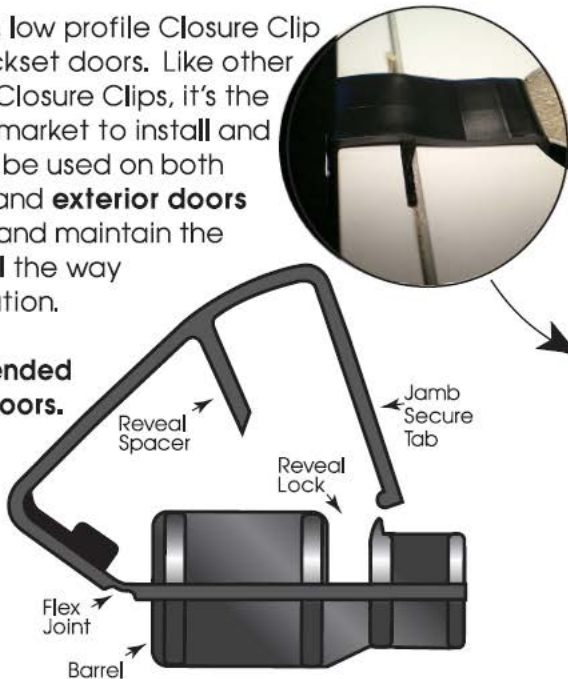

## ABTR-CL3 2 3/8" backset FLAT JAMB CLOSURE CLIP

This one-piece, low profile Closure Clip is for 2 3/8" Backset doors. Like other DOORFRAMER Closure Clips, it's the easiest on the market to install and remove. It can be used on both **interior doors** and **exterior doors** to reduce sag and maintain the door's reveal all the way through installation.

**\* Not recommended for split-jamb doors.**

### ABTR-CL3 Flat Jamb 2 2/8" Backset

**These clips do not require a complete bore through the jamb**

ABTR-CL3 1,000 / Box