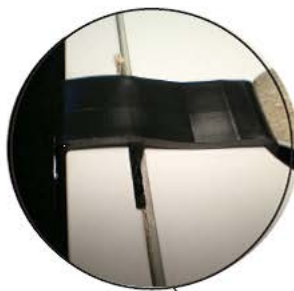

ABTR-CL5 2 3/4" Backset CLOSURE CLIP

This one-piece, low profile Closure Clip is for 2 3/4" Backset doors. Like other DOORFRAMER Closure Clips, it's the easiest on the market to install and remove. It can be used on exterior doors to reduce sag and maintain the door's reveal all the way through installation.

ABTR-CL5 2 3/4" Backset Flat Jamb

ABTR-CL5 500 / Box

These clips do not require a complete bore through the jamb