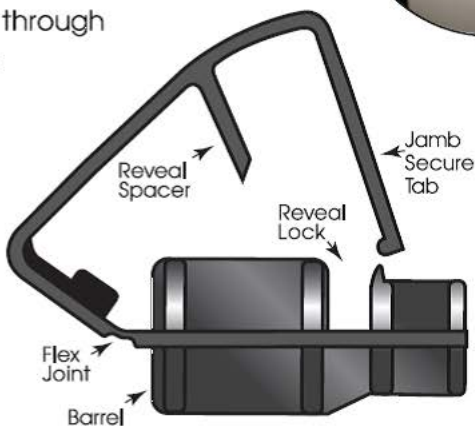

ABTR-CL5 2 3/4" Backset CLOSURE CLIP

This one-piece, low profile Closure Clip is for 2 3/4" Backset doors. Like other DOORFRAMER Closure Clips, it's the easiest on the market to install and remove. It can be used on exterior doors to reduce sag and maintain the door's reveal all the way through installation.

ABTR-CL5 2 3/4" Backset Flat Jamb

ABTR-CL5 500 / Box

These clips do not require a complete bore through the jamb