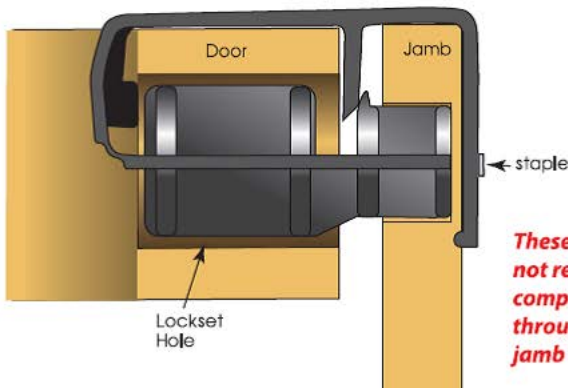

ABTR-CL5 2 3/4" Backset CLOSURE CLIP

This one-piece, low profile Closure Clip is for 2 3/4" Backset doors. Like other DOORFRAMER Closure Clips, it's the easiest on the market to install and remove. It can be used on exterior doors to reduce sag and maintain the door's reveal all the way through installation.

ABTR-CL5 2 3/4" Backset Flat Jamb

ABTR-CL5 500 / Box

These clips do not require a complete bore through the jamb