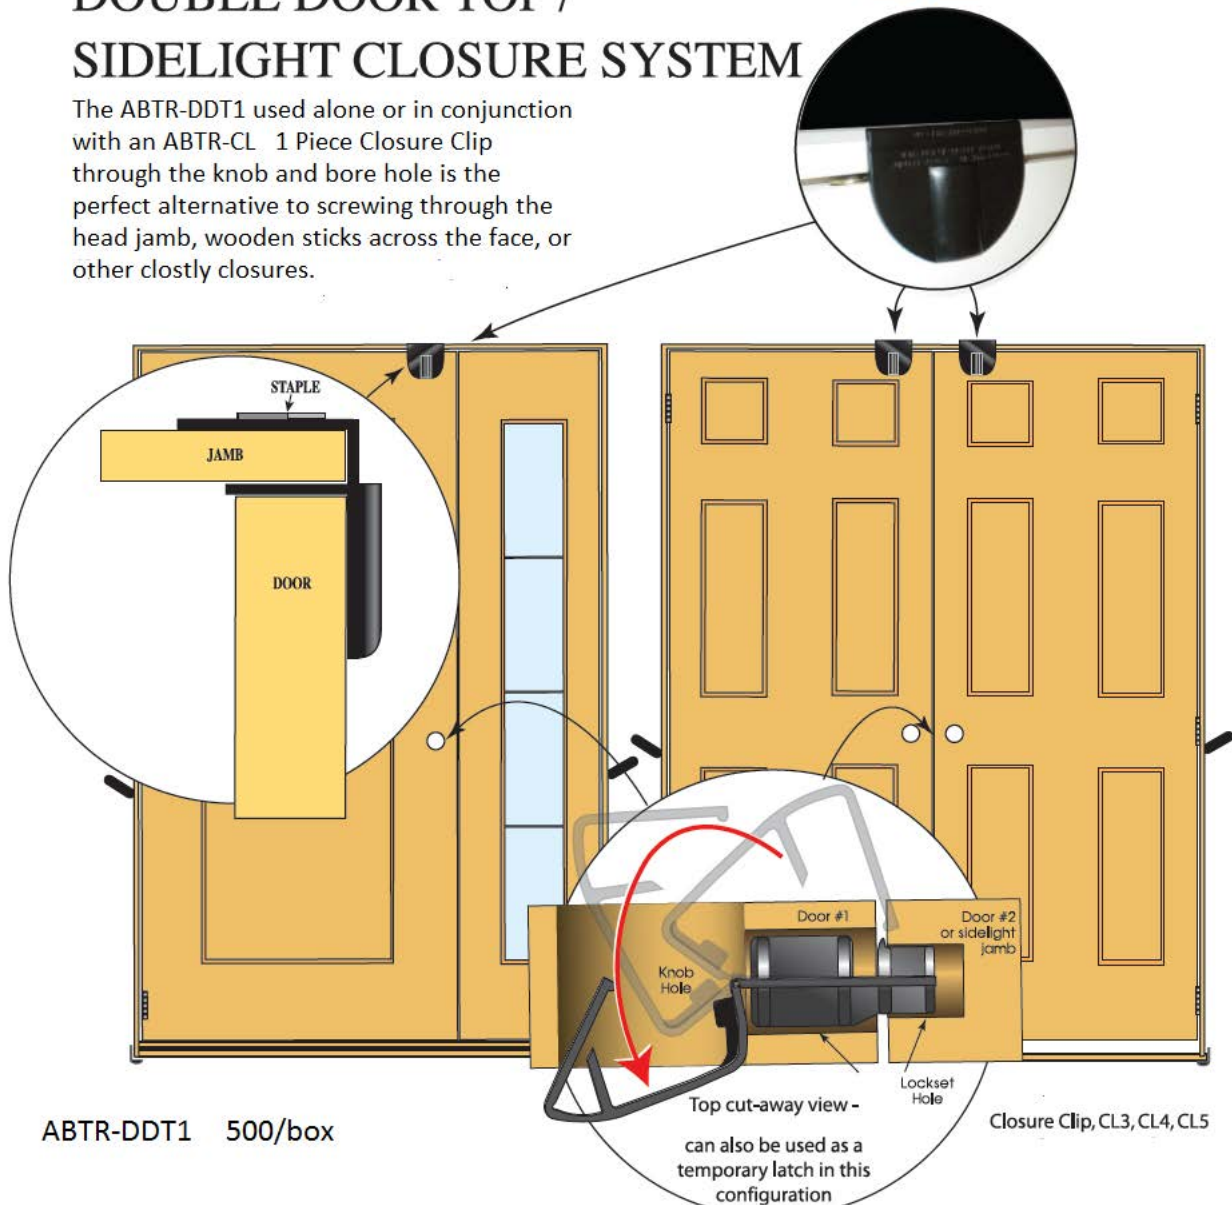

ABTR-DDT1 DOUBLE DOOR TOP / SIDELIGHT CLOSURE SYSTEM

The ABTR-DDT1 used alone or in conjunction with an ABTR-CL 1 Piece Closure Clip through the knob and bore hole is the perfect alternative to screwing through the head jamb, wooden sticks across the face, or other costly closures.

ABTR-DDT1 500/box

Closure Clip, CL3, CL4, CL5