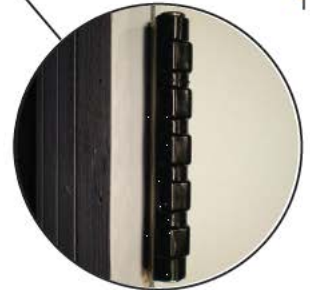

## **ABTR-HC1 Snap-On Hinge Cover**

- 4-Inch Hinge Cover for use on interior and exterior doors, right or left hand swing.
- Provides economical protection to the hinge and adjacent door.
- Design provides a cushion between doors when they are placed adjacent to each other for shipping and storage.
- More effective than cardboard or rubber bands.
- Designed with a tapered entry on both ends to provide ease of application.