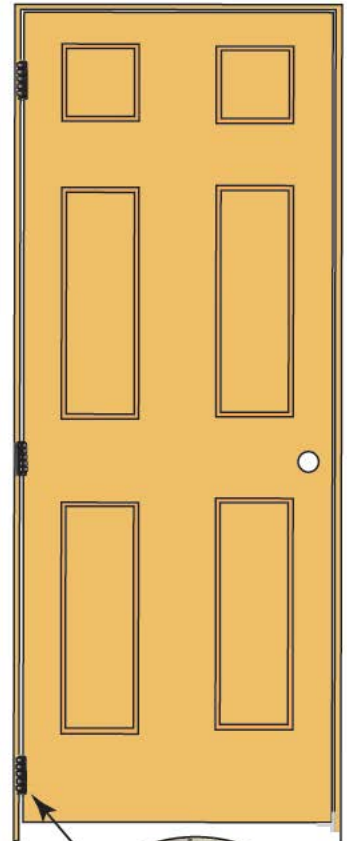

## **ABTR-HC1 Snap-On Hinge Cover**

- 4-Inch Hinge Cover for use on interior and exterior doors, right or left hand swing.
- Provides economical protection to the hinge and adjacent door.
- Design provides a cushion between doors when they are placed adjacent to each other for shipping and storage.
- More effective than cardboard or rubber bands.
- Designed with a tapered entry on both ends to provide ease of application.