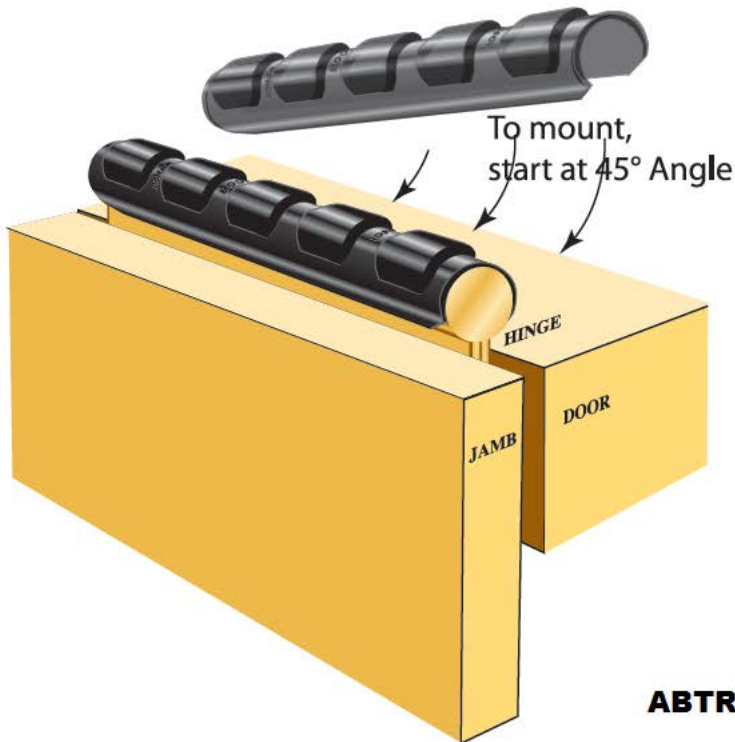

## **ABTR-HC1 Snap-On Hinge Cover**

- 4-Inch Hinge Cover for use on interior and exterior doors, right or left hand swing.
- Provides economical protection to the hinge and adjacent door.
- Design provides a cushion between doors when they are placed adjacent to each other for shipping and storage.
- More effective than cardboard or rubber bands.
- Designed with a tapered entry on both ends to provide ease of application.