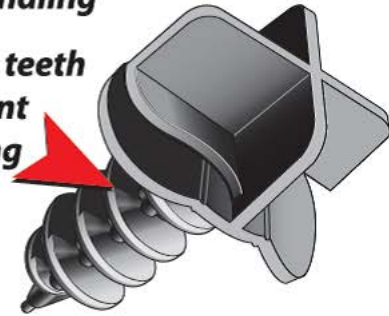

ABTR-DF4

Lightning Bolt

TWO-PIECE CLOSURE

This Two-Piece Closure Bolt is for 2 3/8" backset doors with jambs up to 1" thick, right or left hand swing. It can be used on **interior** doors and **exterior** doors to eliminate sag and to secure the door from manufacture through installation.

The DF4 Closure requires a 1" diameter or a 3/4" X 1" rectangular hole through the jamb. The two parts are supplied in a connected set to aid installation and ensure an equal number of matching parts supplied in each box.

- **Bigger head for easy handling**

- **Anti-slip teeth to prevent loosening**

- **Double-Helix Threads**

- **Less than a full turn to secure!**

- A proprietary ratcheting feature reduces any chance of vibrating loose during shipment.