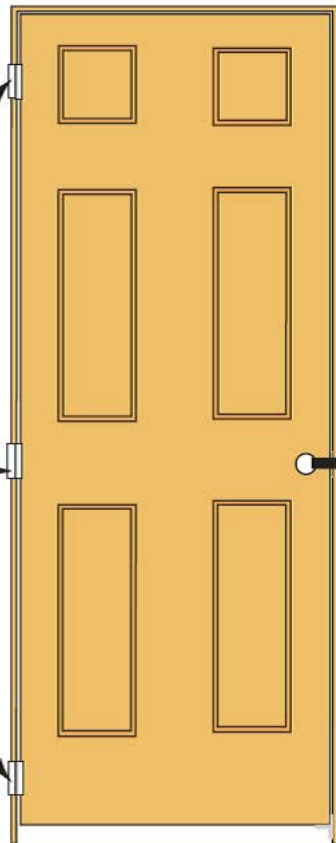

ABTR-HP3 HINGE

Aribell

SPACER/PROTECTOR

- The 3" Hinge Protector snaps over the hinge and is secured with one staple through the flap.
- Provides protection for the hinge.
- Provides a cushion between doors when they are placed adjacent to each other for shipment and storage.