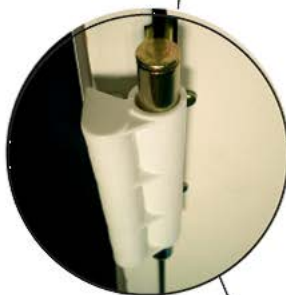

ABTR-HP3 HINGE

Aribell

SPACER/PROTECTOR

- The 3" Hinge Protector snaps over the hinge and is secured with one staple through the flap.
- Provides protection for the hinge.
- Provides a cushion between doors when they are placed adjacent to each other for shipment and storage.