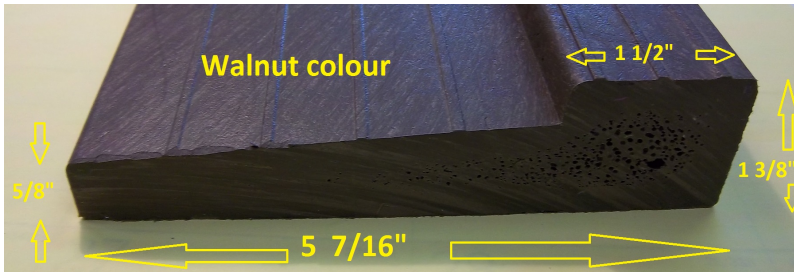

# Aribell **Agricultural Door Sill**

◆ **Solid Composite construction –No Rot!**

- ◆ Low Profile.
- ◆ Economical.
- ◆ Durable extruded finish.
- ◆ No caps to break off.
- ◆ Maximum holding power for screws and staples.
- ◆ Full bottom for better sealing.
- ◆ Dark bronze colour.