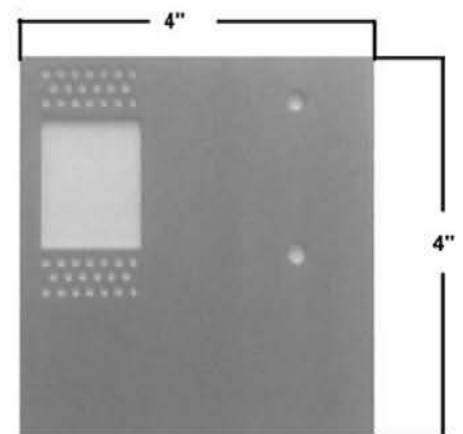

## Steel Shield: Security plate/ frame protector

- Reinforces jamb at critical lock area.
- Helps prevent forced entry.
- Manufactured from heavy gauge galvanized steel.
- Pre-punched holes allow strike plate installation screws to be screwed through shield.

**Part #:**  
**SECPLT-LRG-2HOLE**  
Packaged 200 pcs/box

**Part #:**  
**SECPLT-SM-1HOLE**  
Packaged 300 pcs/box