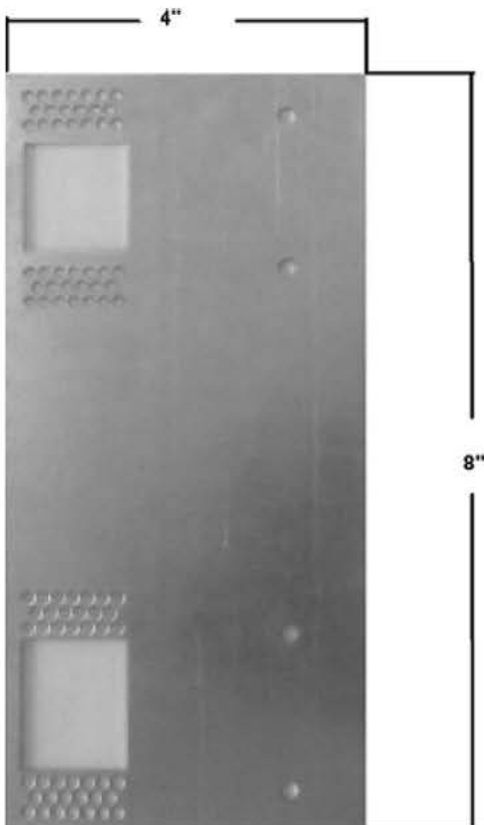

## Steel Shield: Security plate/ frame protector

- Reinforces jamb at critical lock area.
- Helps prevent forced entry.
- Manufactured from heavy gauge galvanized steel.
- Pre-punched holes allow strike plate installation screws to be screwed through shield.

**Part #:**  
**SECPLT-LRG-2HOLE**  
Packaged 200 pcs/box

**Part #:**  
**SECPLT-SM-1HOLE**  
Packaged 300 pcs/box