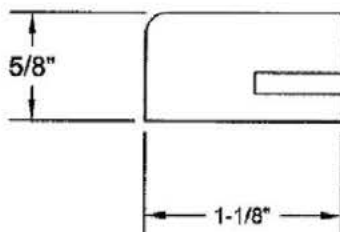

Trims & Casing (finger jointed pine)

Burlap (5/16" x 1-3/16" x 192") (Raw or Primed)

Colonial

Raw Part #:
BUR-FJP-COL

Primed Part #
BUR-FJP-COL-PR

Glass Stops (192" Long) (Raw or Primed)

Big Glass Stop (.50" x .75")

Raw Part #:
BGS-FJP

Primed Part #
BGS-FJP-PR

Small Glass Stop (.50" x .3125")

Raw Part #:
SGS-FJP

Primed Part #
SGS-FJP-PR

Colonial Casing (170" Long) (Primed)

2-3/4" Casing (2-3/4" x 5/8")

Primed Part #
CAS2-3/4-FJP-PR

3-1/8" Casing (3-1/8" x 11/16")

Primed Part #
CAS3-1/8FJP-PR

Wood Stop (84" Long) Raw (Unprimed)

Wood Stop for Replacement Weather Stripping

Part #: WS-FJP70