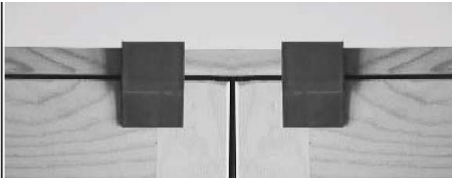

Secure-It-Fast
Protective Packaging Solutions

Staple or
screw to top
of header

Aribell

Single or Double Door Closure Clip

This Closure Clip is a secure solution to maintaining door unit alignment.

- Can be used with either Interior or Exterior, Single or French doors
- To secure part to door frame, staple or screw to header
- Insures a stable door unit
- Maintains alignment of doors during transportation and installation
- Reduces shipping damage
- Maintains door unit integrity