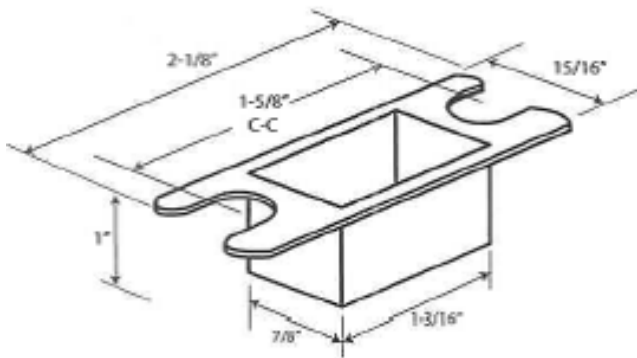

## AB-DUSTBOXPLUG

Plastic dust box for use behind dead bolt strike.

Part #: AB-DUSTBOXPLUG  
Packaged: 50/pack