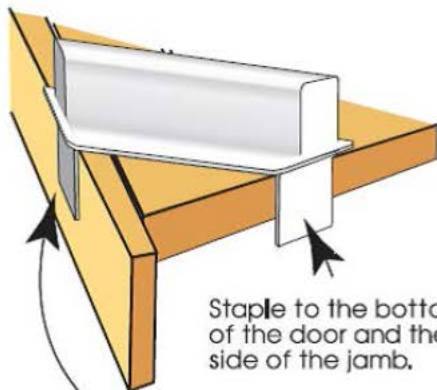

ABTR-CFR-W

Door & Jamb Corner Spacer/Retainer (grey)

- Provides cost savings over all existing techniques or products.
- Helps hold the door shut during shipping.
- Keeps the door from racking.
- Provides separation to prevent the hinges from damaging other doors during shipping.
- Gives the corner joint additional support.

Staple to the bottom
of the door and the
side of the jamb.

ABTR-CFR-W 500 /Box