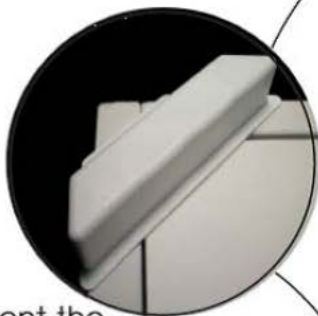

ABTR-CFR-W

Door & Jamb Corner Spacer/Retainer (grey)

- Provides cost savings over all existing techniques or products.
- Helps hold the door shut during shipping.
- Keeps the door from racking.
- Provides separation to prevent the hinges from damaging other doors during shipping.
- Gives the corner joint additional support.

Staple to the bottom
of the door and the
side of the jamb.

ABTR-CFR-W 500 /Box