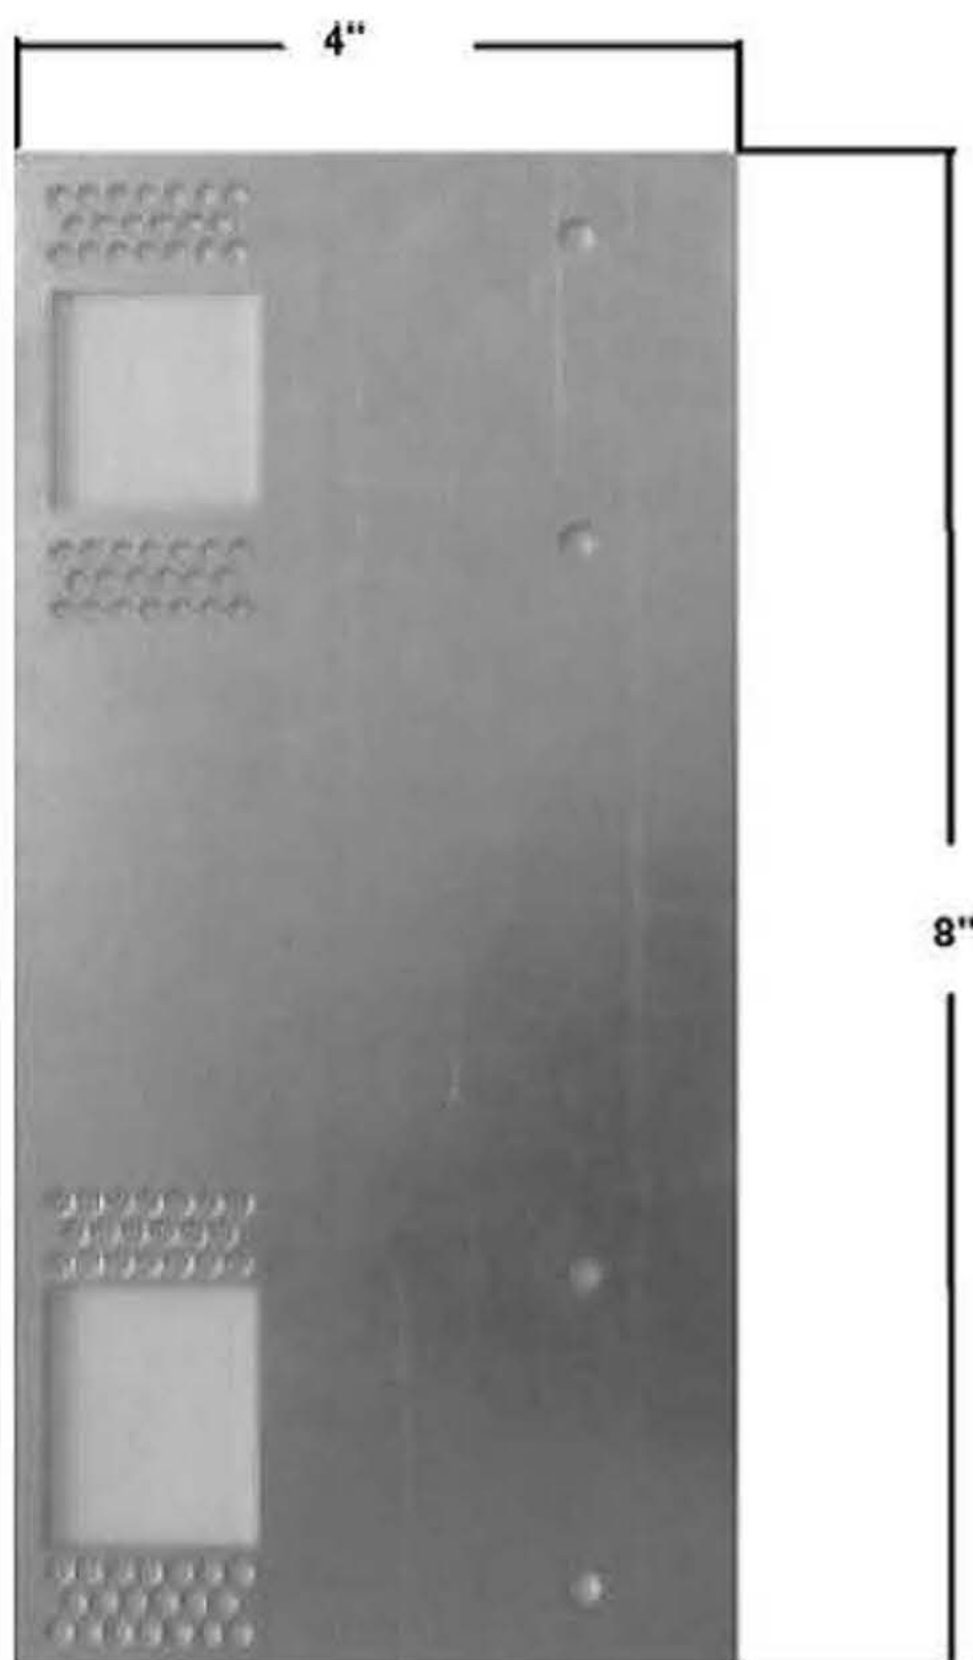

Aribell
The Leader in Door & Window Components

Steel Shield: Security plate/ frame protector

- Reinforces jamb at critical lock area.
- Helps prevent forced entry.
- Manufactured from heavy gauge galvanized steel.
- Pre-punched holes allow strike plate installation screws to be screwed through shield.

Part #:
SECPLT-LRG-2HOLE
Packaged 200 pcs/box

Part #:
SECPLT-SM-1HOLE
Packaged 200 pcs/box