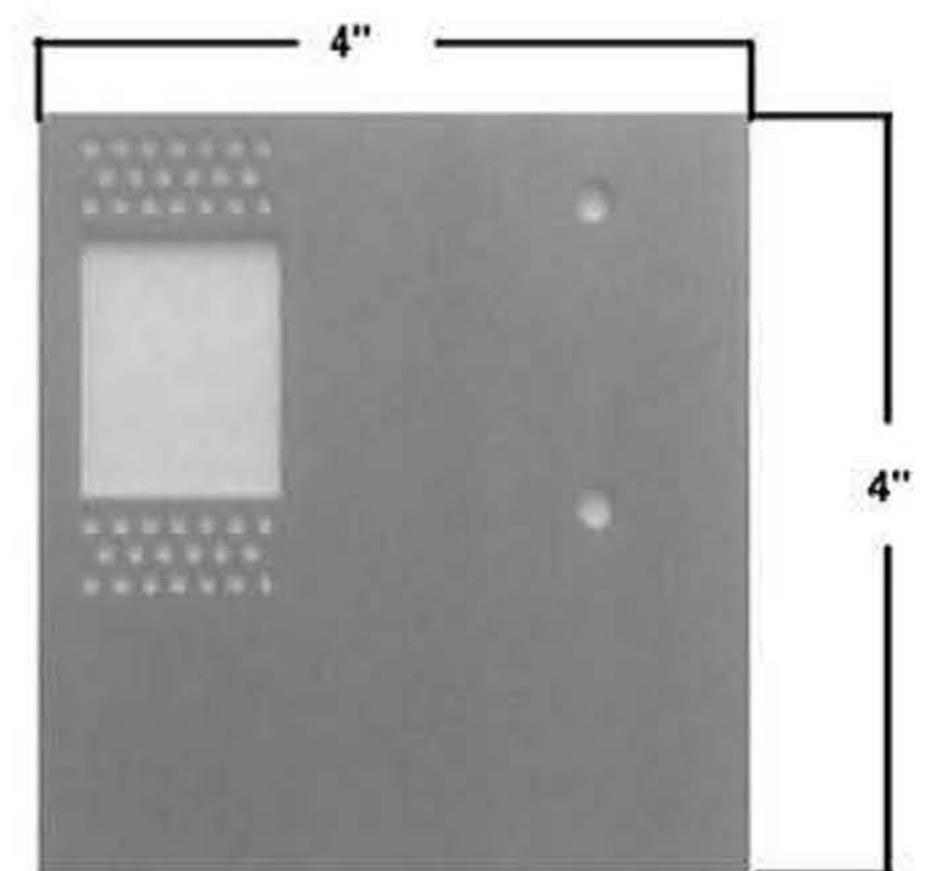

Aribell
The Leader in Door & Window Components

Steel Shield: Security plate/ frame protector

- Reinforces jamb at critical lock area.
- Helps prevent forced entry.
- Manufactured from heavy gauge galvanized steel.
- Pre-punched holes allow strike plate installation screws to be screwed through shield.

Part #:
SECPLT-LRG-2HOLE
Packaged 200 pcs/box

Part #:
SECPLT-SM-1HOLE
Packaged 200 pcs/box