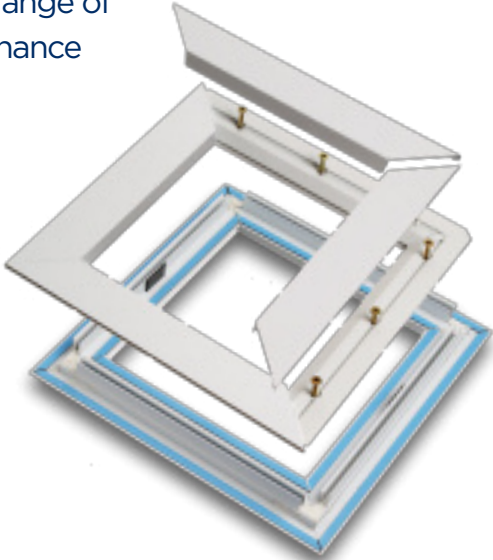

Frame Options

The RegaLead range of Decorative Door Glass is available in a range of frames manufactured from varying materials and profiles to enhance the glass, with both traditional and contemporary detailing.

Urban Frame

Our latest frame option, manufactured from a hybrid of aluminum and PVC, offers contemporary aesthetics with un-paralleled thermal and security performance. The Urban frame is a unique 3-part system with a slim aluminum external frame combined with a screw together, thermal break, PVC interior. The system is fully deglazeable and has been rigorously tested for security (UK Standard PAS24 and Police Secure by Design Accredited) and weather and air-tightness (AAMA/WDMA/CSA101/1.S.2/A400-08).