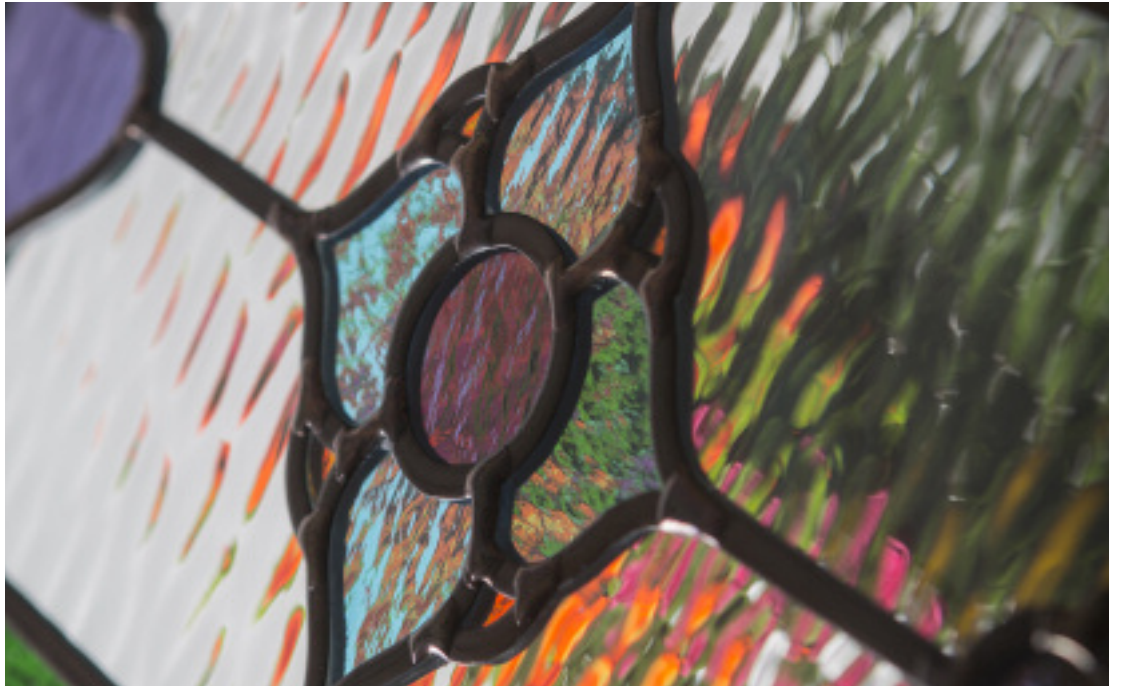

Dorchester

Genuine coloured Spectrum Glass with blackened lead combine to create this stunning leadlight design, reminiscent of the Victorian era. Using multi-patented 'Future Unit' technology, you can now have all the benefits of traditional leadlights, with the performance and thermal properties you would expect in your door.

- Blackened Lead Cames
- Spectrum Coloured Glass
- Flemish Textured Glass

Privacy Level:

1 2 3 4 5

▲

Traditional