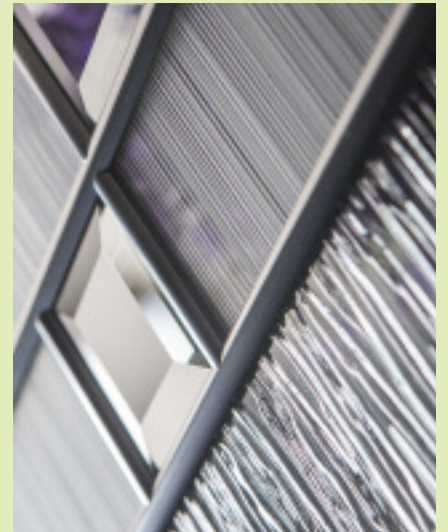

Sidelites

8 x 48

8 x 64
7 x 64

8 x 80

Order Codes

22 x 48	RL2143
22 x 17	RL2145
22 x 10	RL1962
8 x 8	RL2144
8 x 48	RL2142
8 x 64	RL2217
8 x 80	RL2218
7 x 64	RL2216