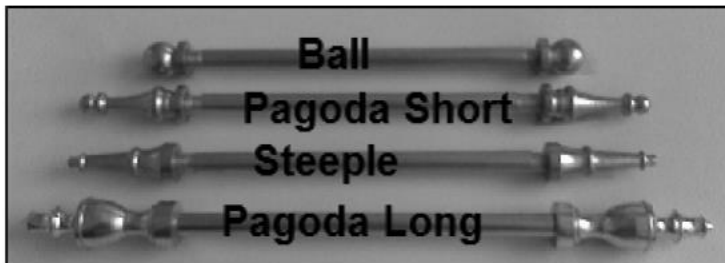

Finials

Decorative finial kits add an architectural look to standard hinges and are available in all of Aribell's standard hinge finishes.

Finials are packages 3 sets/ bag, 100 sets/ box.
1 set includes 2 tips plus a pin (1 set required per hinge).

Part #s:

Ball: FINBALL-xx
Pagoda Short: FINPAGSH-xx
Steeple: FINPST-xx
Pagoda Long: FINPAGLOxx

(xx= hinge finish)