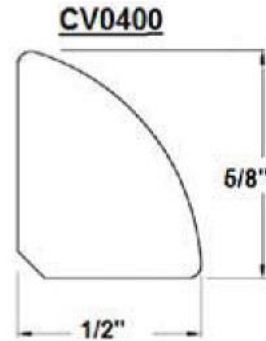

Cellular PVC Finish Mouldings

- **Perfect match to Polytex Steel and Aribell Smooth White Vinyl wrapped frames.**
- **UV Stabilized** - will not yellow.
- **Use CV009** to trim steel panel sidelites.
- **Use CV0400** to glaze direct set glass sidelites and transoms.
- Length: 96"