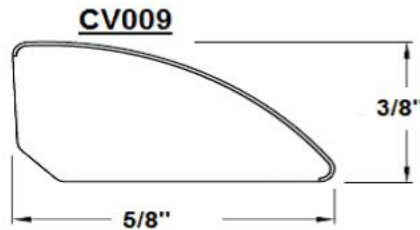

Cellular PVC Finish Mouldings

- **Perfect match to Polytex Steel and Aribell Smooth White Vinyl wrapped frames.**
- **UV Stabilized** - will not yellow.
- **Use CV009** to trim steel panel sidelites.
- **Use CV0400** to glaze direct set glass sidelites and transoms.
- Length: 96"