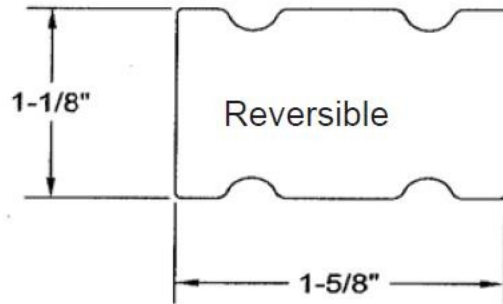

Aribell
The Leader in Door & Window Components

Eastern White Pine

Brickmould Profiles:

Part #: BM-FJPxx

Part #: BM-FJP-CLxx

xx = length