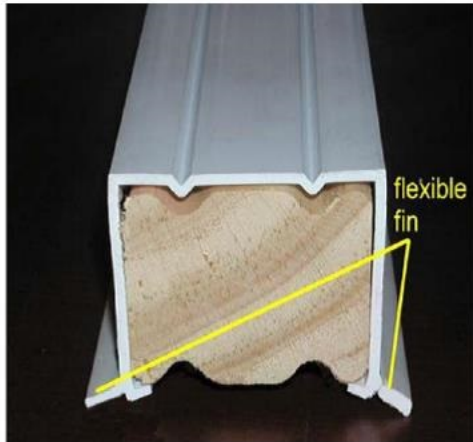

PVC Brickmould Cladding

Features:

- ▶ Cladding fits industry standard 1 1/8" x 1 5/8" reversible brickmould.
- ▶ Flexible fin **eliminates the need for messy caulking.**
- ▶ White 141 Colour matches polytex steel doors.
- ▶ Packaged: 30 pieces/box.

Brickmould Cladding		
Part #	Colour	Length
CLBM-WH183	White 141	183"