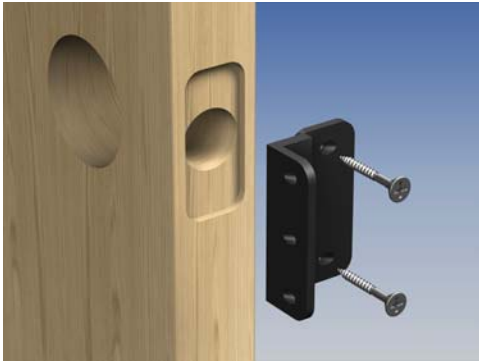

## Aribell **Single Door Closure Clip**

The Single Door Closure Clip holds pre-hung doors securely during transportation and installation.

- Fits all interior and exterior doors with 2 ¼" X 1 3/8" edge bore
- Attached with screws to both the door slab and side jamb
- Insures door slab alignment and maintains a stable door unit for transportation
- Tough, reliable, quick to install