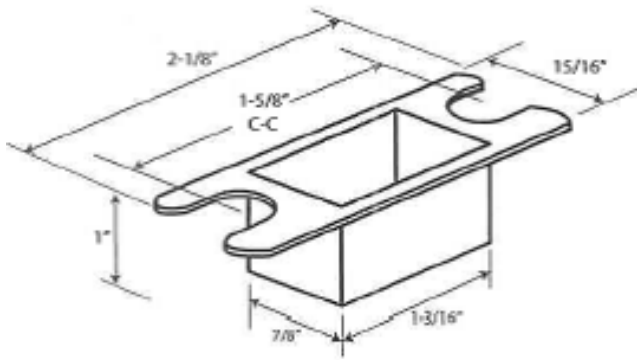

AB-DUSTBOXPLUG

**Plastic dust box for use behind dead bolt strike.**

Part #: AB-DUSTBOXPLUG  
Packaged: 50/pack