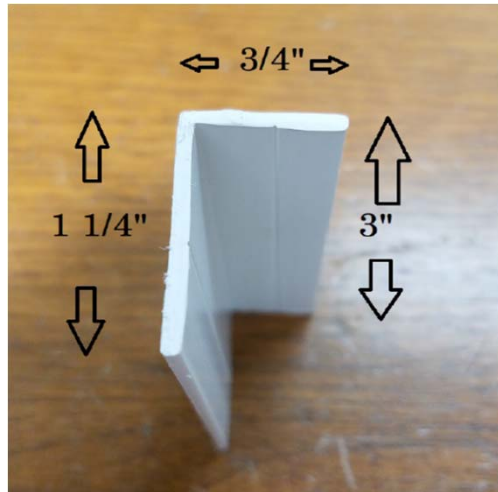

Aribell
PRODUCTS LIMITED
The Leader in Door & Window Components

Aribell introduces: PVC Brick Mould Clip

No damage from face nailing Brick Mould

Attaches from the inside of the Brick Mould to the Jamb.

Perfect for any pre-finished Brick Mould.

Painted; Stained; Vinyl Wrapped; PVC; Composite

Less expensive than steel clips.

Faster installation - can be **stapled or screwed**.

Part #	Size	Box Qty.	
AB-BMC	.75" x 1.25" x 3"	500	

Aribell Products Limited, 905-669-5001, www.aribell.ca